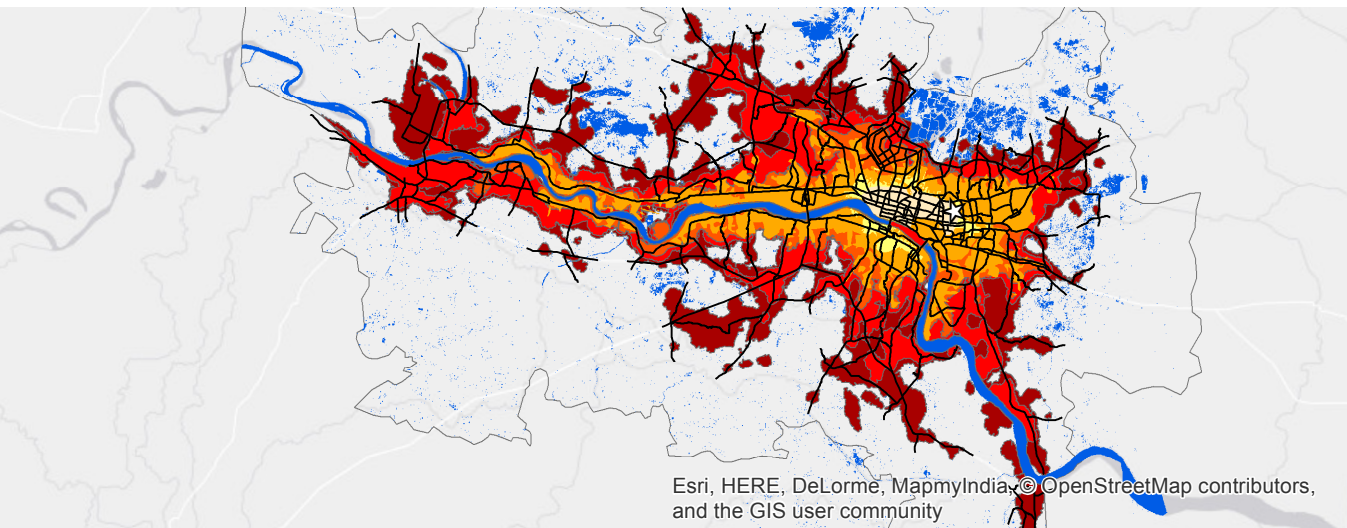

1883

1931

1961

1990

2003

2014

Esri, HERE, DeLorme, MapmyIndia, © OpenStreetMap contributors, and the GIS user community

Kolkata, India 1883-2014

- 1883
- 1931
- 1961

- 1990
- 2003
- 2014

Arterial Roads

- ★ CBD
- Study area
- Water
- No data